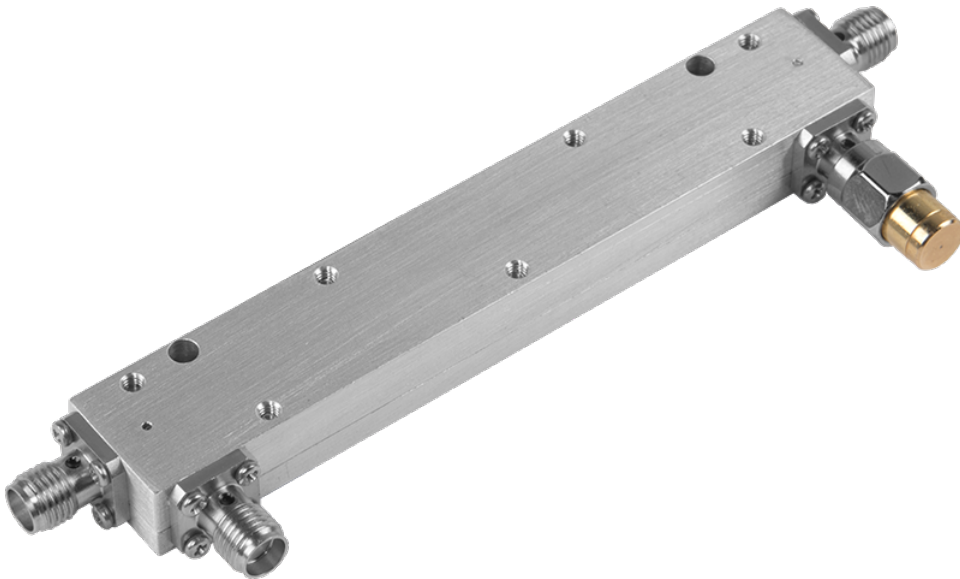

# Directional Coupler, 1 GHz

581841 (9529-00)

**FESTO**

**LabVolt Series**

Datasheet

\* The product images shown in this document are for illustration purposes; actual products may vary. Please refer to the Specifications section of each product/item for all details. Festo Didactic reserves the right to change product images and specifications at any time without notice.

## General Description

The Directional Coupler consists of an AtlanTecRF A2023-20 directional coupler used in different microwave and antenna training systems.