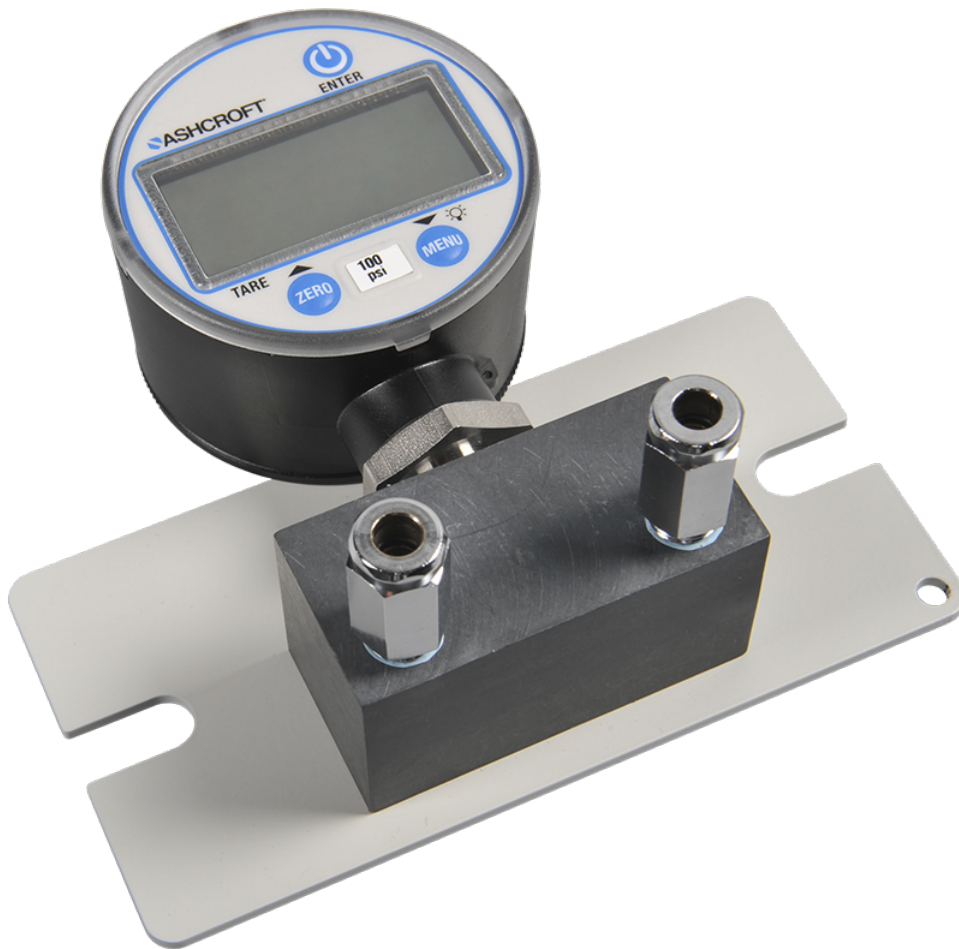

Digital Pressure Gauge (High Range) 582387 (46761-B0)

FESTO

LabVolt Series

Datasheet

* The product images shown in this document are for illustration purposes; actual products may vary. Please refer to the Specifications section of each product/item for all details. Festo Didactic reserves the right to change product images and specifications at any time without notice.

Festo Didactic
en
11/2024

Table of Contents

General Description	3
---------------------	---

General Description

The Digital Pressure Gauge provides a direct reading of the pressure in one of many convenient measurement units. It features two interconnected pressure ports, an LCD display, and is equipped with a mounting bracket for simple installation on the workstation. The pressure gauge is available in two versions with different operating ranges:

- 46761-B High-Range – 0-100 psi (0-690 kPa)
- 46761-C Low-Range – 0-30 psi (0-200 kPa)

Reflecting the commitment of Festo Didactic to high quality standards in product, design, development, production, installation, and service, our manufacturing and distribution facility has received the ISO 9001 certification.