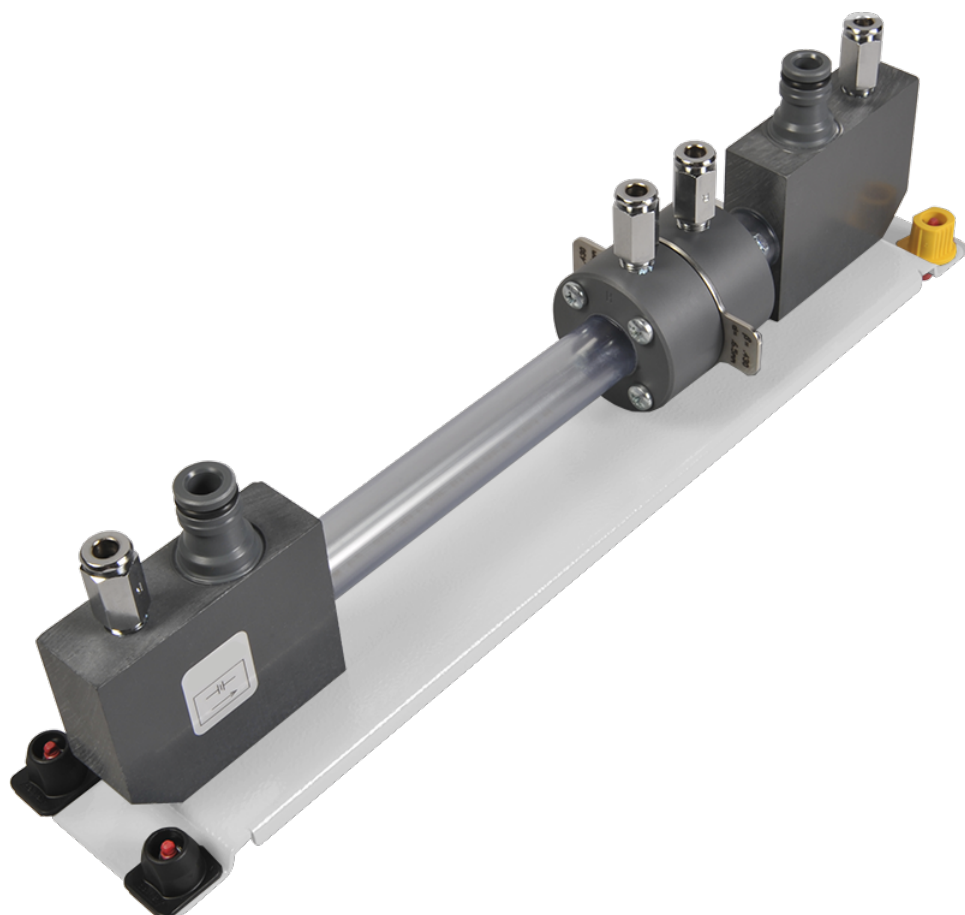

Orifice Plate

588233 (6552-00)

FESTO

LabVolt Series

Datasheet

* The product images shown in this document are for illustration purposes; actual products may vary. Please refer to the Specifications section of each product/item for all details. Festo Didactic reserves the right to change product images and specifications at any time without notice.

Festo Didactic
en
11/2024

Table of Contents

General Description _____	3
Specifications _____	3

General Description

The Orifice Plate, Model 6552, consists of an orifice plate with an inlet and outlet diameter of 1.3 cm (0.5 in), a β ratio of 0.43, an orifice diameter of 6.53 mm (0.257 in), a flow range of 1.9-18.9 l/min (0.5-5.0 gal US/min), and a pressure drop of 0.25-65 kPa (1-260 inH₂O). The Orifice Plate has two pressure taps, one at the inlet and one at the outlet, with quick-connect ball check sockets.

Specifications

Parameter	Value
Inlet and Outlet Diameter	1.3 cm (0.5 in)
β Ratio	0.43
Orifice Diameter	6.53 mm (0.257 in)
Flow Range	1.9-18.9 l/min (0.5-5.0 gal US/min)
Pressure Drop	0.25-65 kPa (1-260 inH ₂ O)
Pressure Taps	Two, one at the inlet and one at the outlet, with quick-connect ball check sockets.
Physical Characteristics	
Dimensions (H x W x D)	TBE
Net Weight	TBE