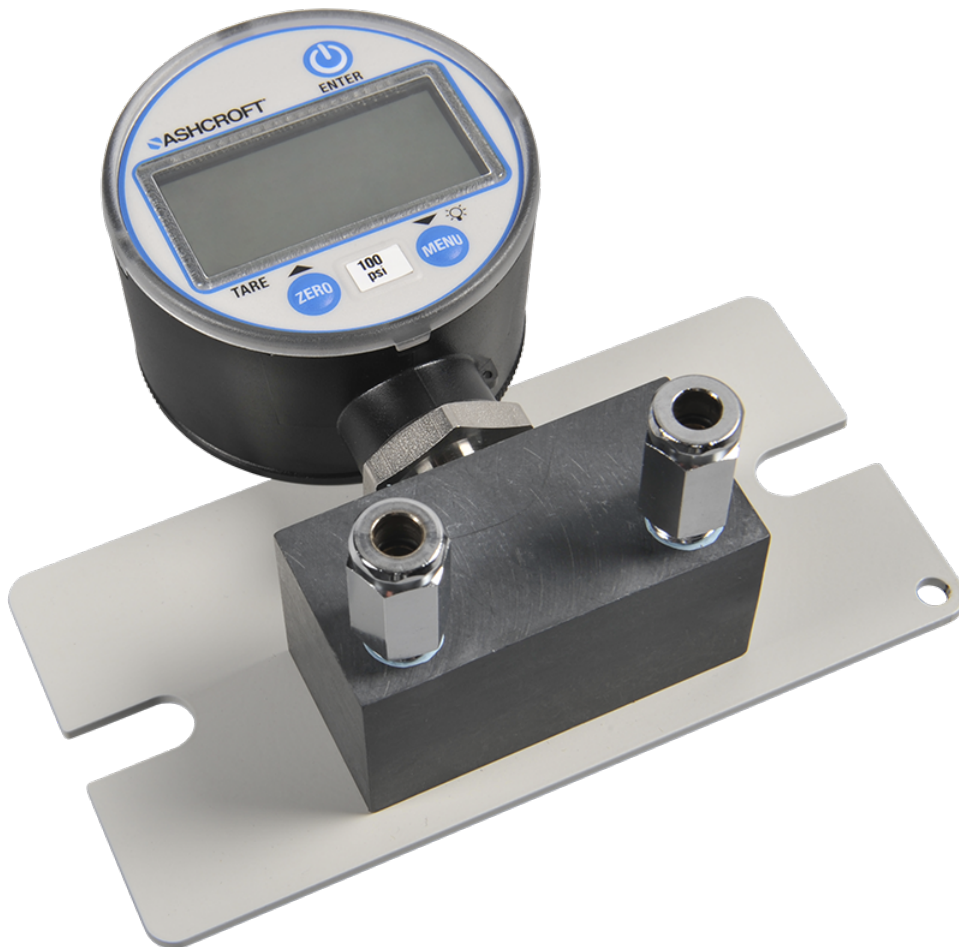

# Digital Pressure Gauge (Low Range) 588300 (46761-C0)

**FESTO**

LabVolt Series

Datasheet

\* The product images shown in this document are for illustration purposes; actual products may vary. Please refer to the Specifications section of each product/item for all details. Festo Didactic reserves the right to change product images and specifications at any time without notice.

## General Description

The Digital Pressure Gauge provides a direct reading of the pressure in one of many convenient measurement units. It features two interconnected pressure ports, an LCD display, and is equipped with a mounting bracket for simple installation on the workstation. The pressure gauge is available in two versions with different operating ranges:

- 46761-B High-Range – 0-100 psi (0-690 kPa)
- 46761-C Low-Range – 0-30 psi (0-200 kPa)

Reflecting the commitment of Festo Didactic to high quality standards in product, design, development, production, installation, and service, our manufacturing and distribution facility has received the ISO 9001 certification.