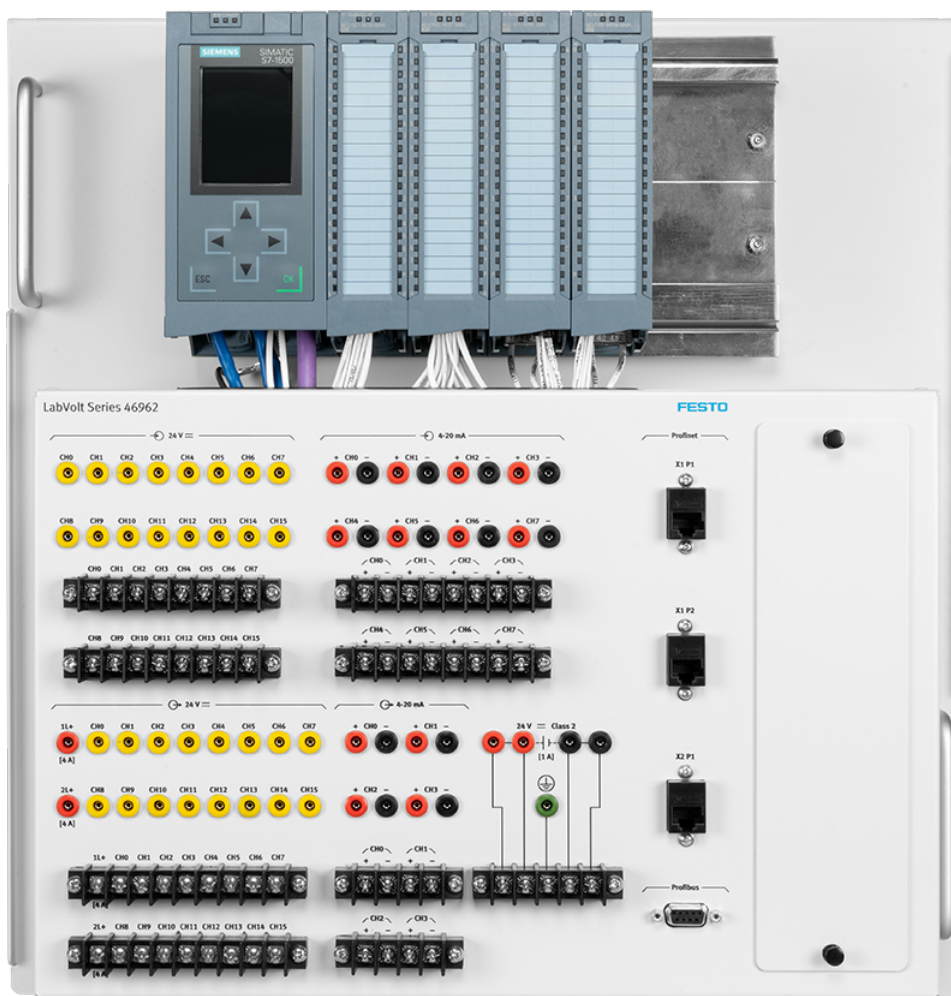

Programmable Logic Controller (S7-1516) 589671 (46962-00)

FESTO

LabVolt Series

Datasheet

* The product images shown in this document are for illustration purposes; actual products may vary. Please refer to the Specifications section of each product/item for all details. Festo Didactic reserves the right to change product images and specifications at any time without notice.

Festo Didactic
en
11/2024

Table of Contents

General Description	3
---------------------	---

General Description

The Programmable Logic Controller (S7-1516) consists of a controller from the Siemens family. This powerful PLC comes with sixteen 24 V dc inputs, eight 4-20 mA inputs, eight 24 V dc output relays and eight 4-20 mA outputs hardwired to both banana jacks and terminal blocks on the module front panel. Banana jacks provide an easy and fast way to wire a setup, while terminal blocks allow students to wire their setup in a way much closer to what is commonly found in the industry.

The Siemens S7-1516 PLC supports two types of network communication: one PROFIBUS and three PROFINET ports.

The S7-1516 PLC is programmed using Siemens SIMANTIC STEP 7 Pro software in TIA Portal environment (Model 46986) using any of four languages: Ladder (LAD), Function Block Diagram (FBD), Instruction List (IL). This module has ten switches that the instructor can use to insert faults.