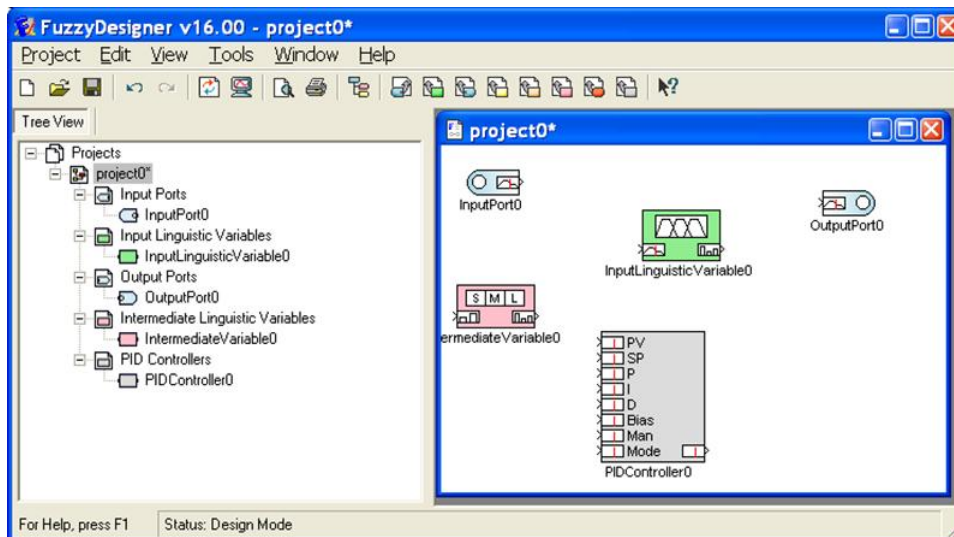

Fuzzy Logic Software Add-On 5938

FESTO

LabVolt Series

Datasheet

* The product images shown in this document are for illustration purposes; actual products may vary. Please refer to the Specifications section of each product/item for all details. Festo Didactic reserves the right to change product images and specifications at any time without notice.