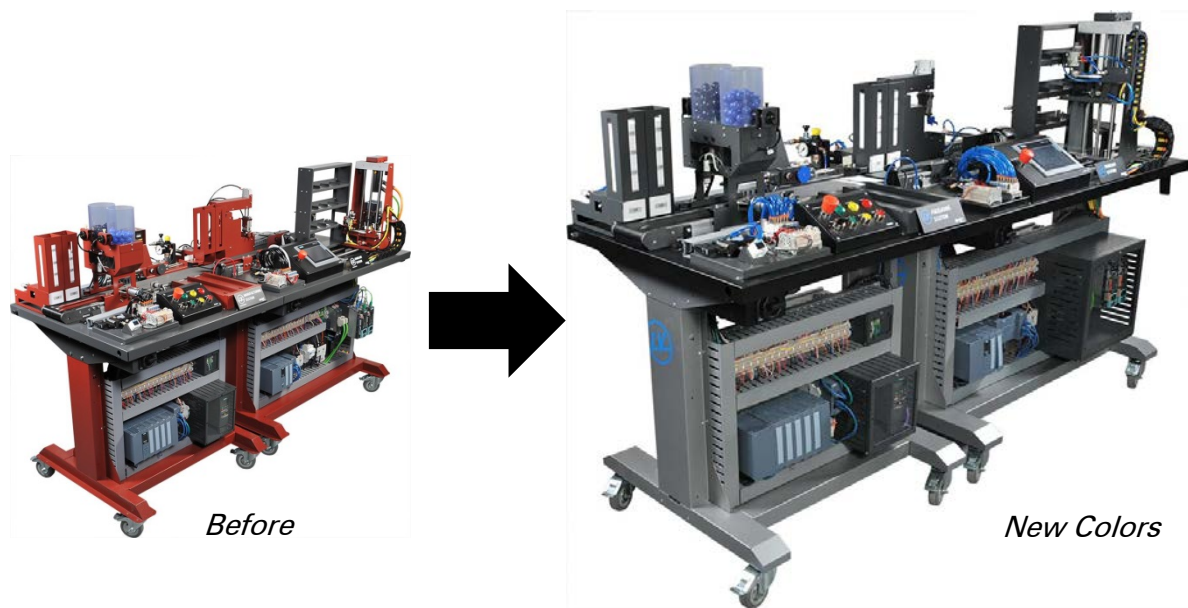

New Colors for Lab-Volt's Training Systems

Spring has arrived, and so has the need for changes!

Our team felt it was time to infuse a contemporary touch to our equipment. Red is a nice color, but it is no longer part of our corporate palette.

This is why we decided to gradually change the colors of new and upcoming models. A combination of gray, black, and blue gives a sleek contemporary look. The appearance of the training systems is more neutral, yet trendy and professional.

We think it will fit nicely in school and industry laboratories, while being visually more appealing to the students.

We began implementing the color change by repainting our Advanced Mechatronics System. See the difference for yourself – we hope you will like it!