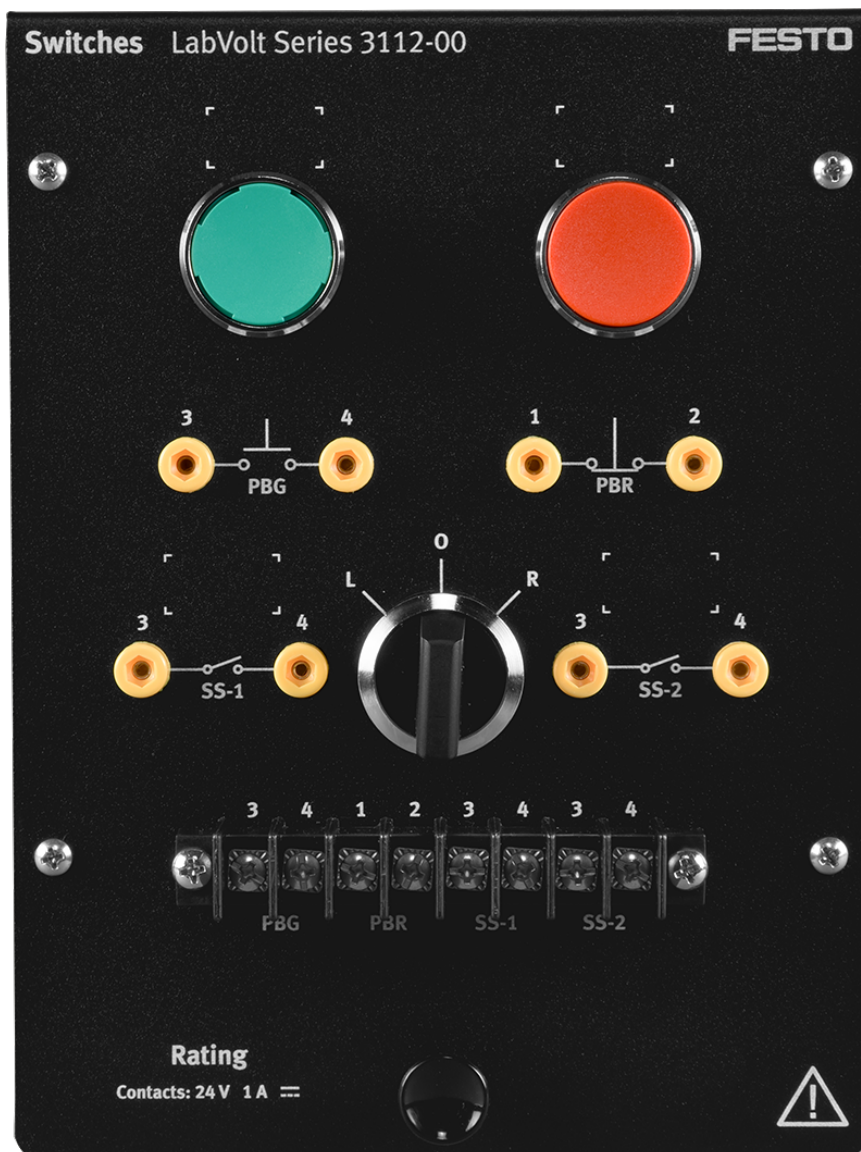

## 581250 (3112-00)

# FESTO

LabVolt Series

Datasheet

\* The product images shown in this document are for illustration purposes; actual products may vary. Please refer to the Specifications section of each product/item for all details. Festo Didactic reserves the right to change product images and specifications at any time without notice.

## General Description

The Switches module consists of two general-purpose push buttons, one green with a normally open contact and one red with a normally closed contact, and a three-position, single-pole selector switch. Electrical connections can be made using either the banana jacks or the terminal block.

## Specifications

Parameter	Value
<b>Contact (Green Push Button)</b>	
Type	NO contact set
Rating	1 A - 24 V dc
<b>Contact (Red Push Button)</b>	
Type	NC contact set
Rating	1 A - 24 V dc
<b>Contacts (Selector Switch)</b>	
Type	2 NO contact sets
Rating	1 A - 24 V dc
<b>Fault Switches</b>	4
<b>Physical Characteristics</b>	
Dimensions (H x W x D)	203 x 153 x 105 mm (8 x 6 x 4.1 in)
0.9 kg (2 lb)	0.9 kg (2 lb)